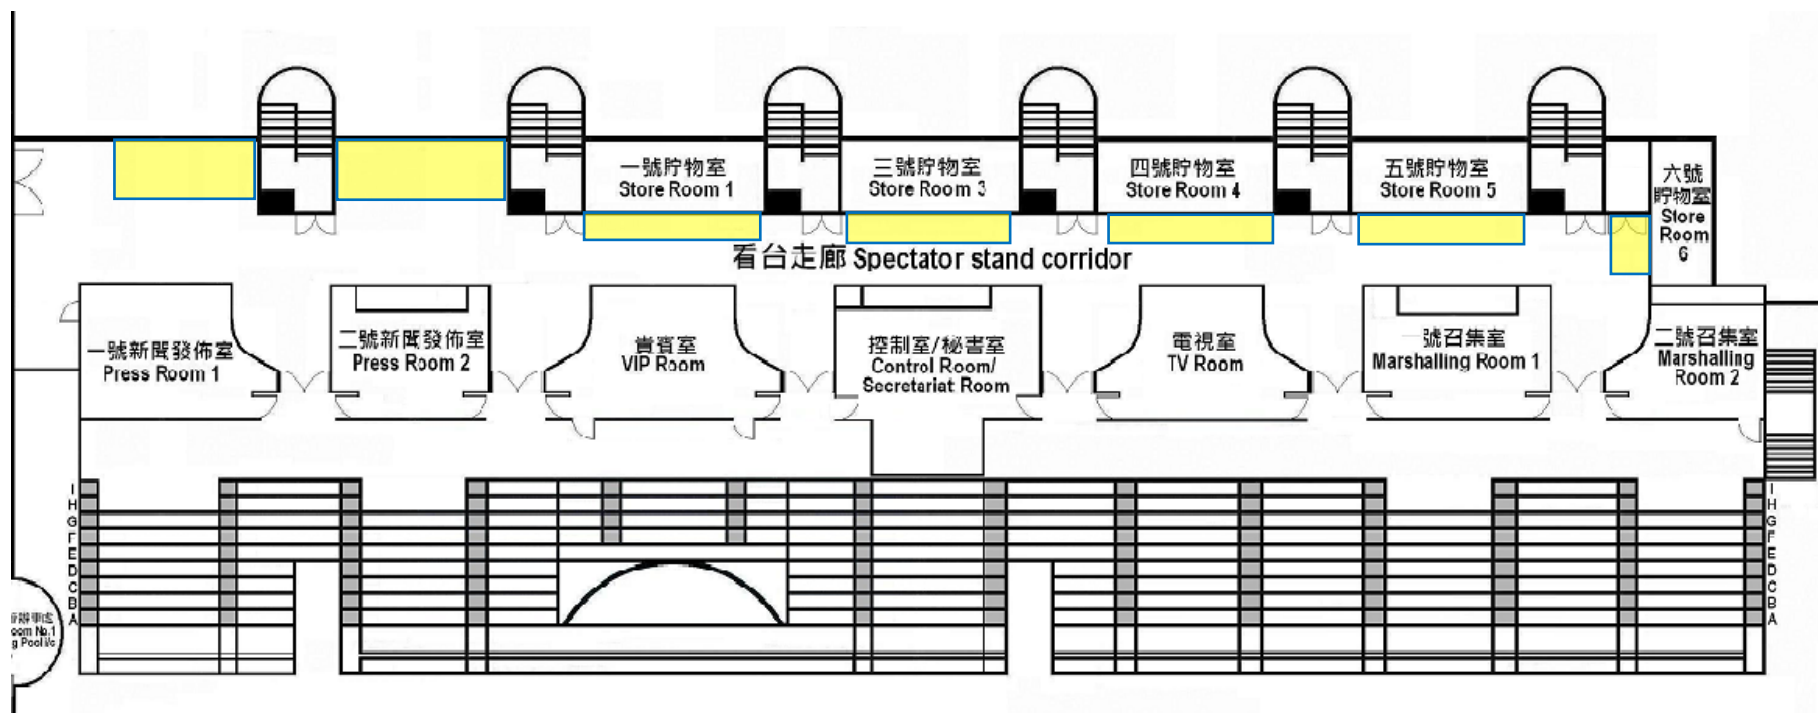

Kowloon Park Swimming Pool Spectator Stand - Designated Athlete Resting Mat Area
九龍公園游泳池觀眾席 - 運動員指定地蓆休息區

 Athlete Resting Area (Resting mats permitted in this zone only)
運動員休息區(只限在此區域放置地蓆休息)

**Kowloon Park Swimming Pool Spectator Stand
Designated Athlete Resting Mat Area**

九龍公園游泳池觀眾席 - 運動員指定地蓆休息區

****Resting mats are restricted to the area within the queue poles only**

****只限在排隊柱範圍內放置地蓆休息**