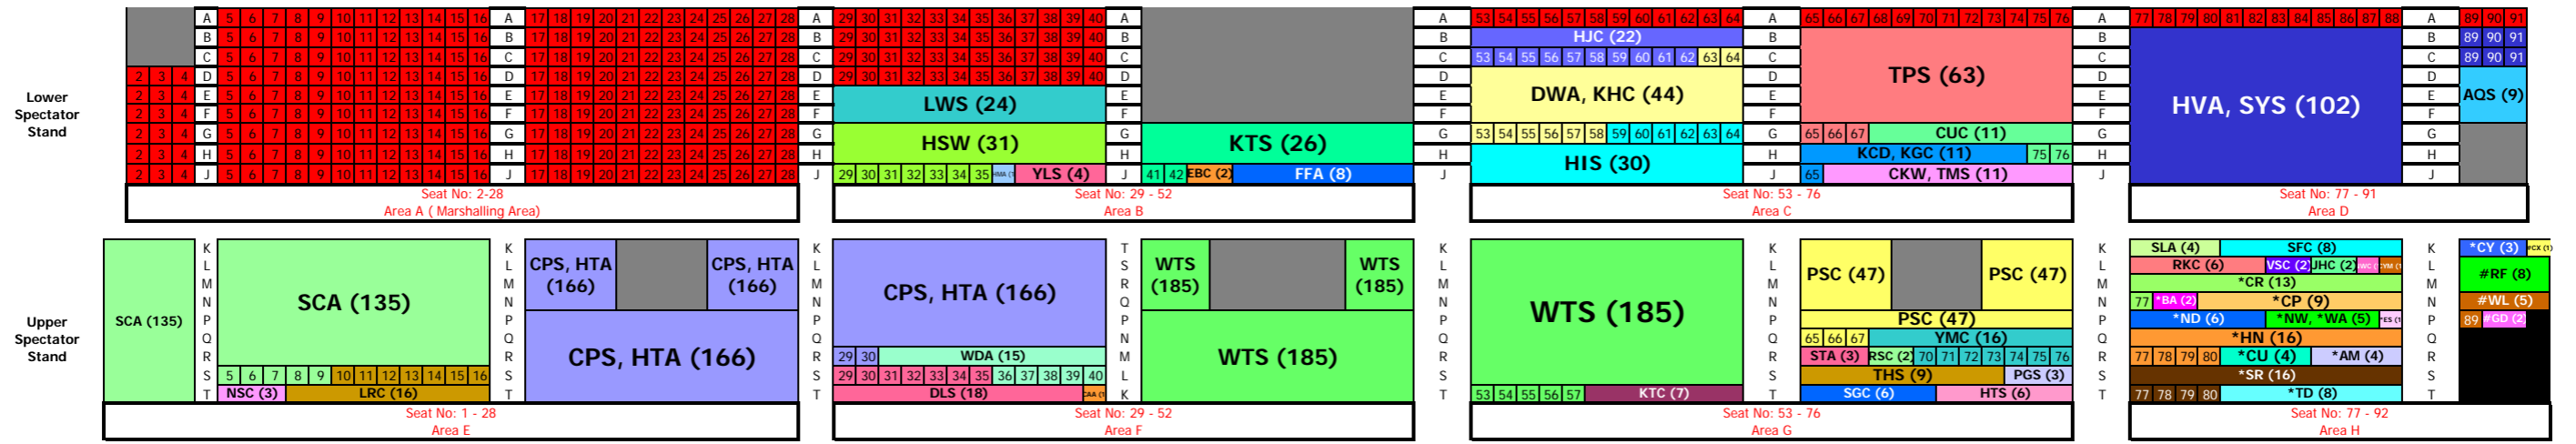

Main Pool

Marshalling : 321

Total seat for Clubs: 1171