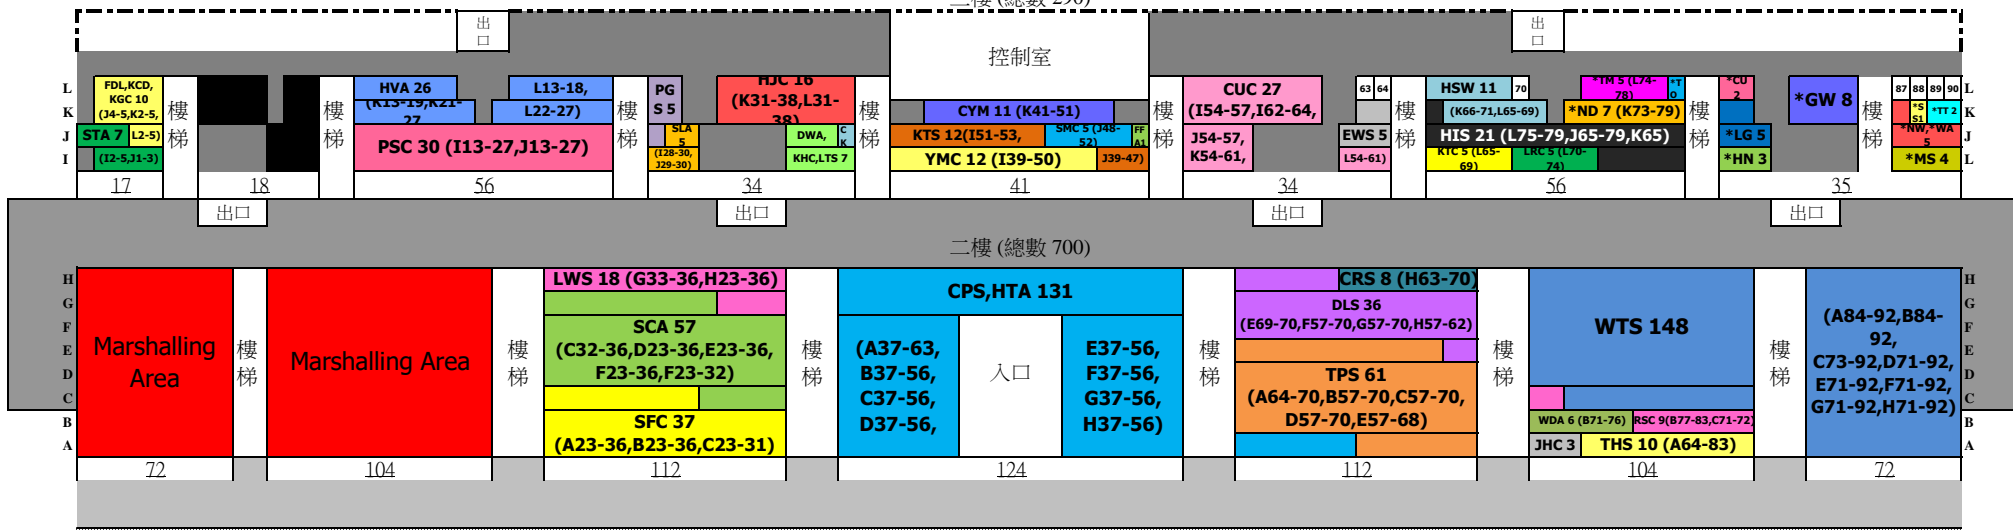

城門谷游泳池看台座位分佈圖 (總數 990)
2018-2019 D2SCP1

三樓 (總數 290)

Warm-up Pool

Competition Pool

Total Seats Available: 814

without block in black: 796

Marshalling Area: 176