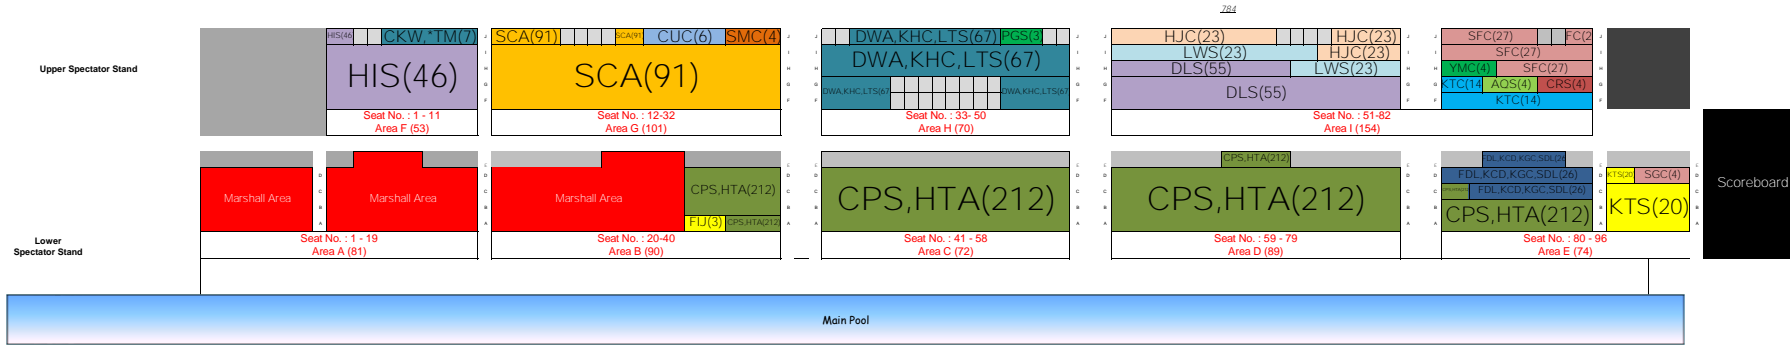

Age Group Long Course Champ 2019 1-3/11/2019
HKSI Swimming Pool - Floor Plan

■ Marshall Area: 143
 Total seat no.: 1352 (without Marshall Area)
 Total seating 1495

Main Entrance

1495