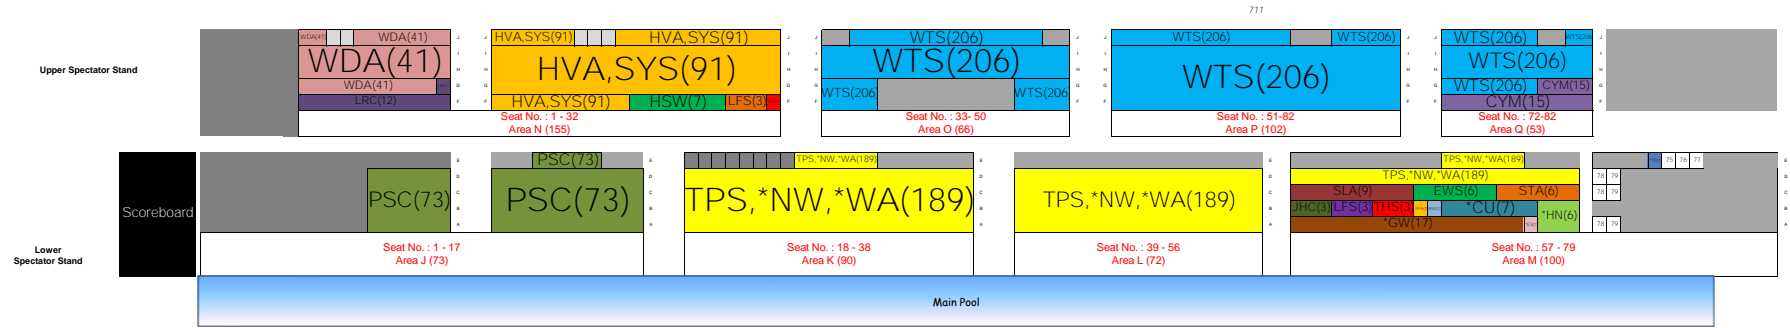

Age Group Long Course Champ 2019 1-3/11/2019
HKSI Swimming Pool - Floor Plan

■ Marshall Area: 143
 Total seat no.: 1352 (without Marshall Area)
 Total seating 1495

Main Entrance

1495