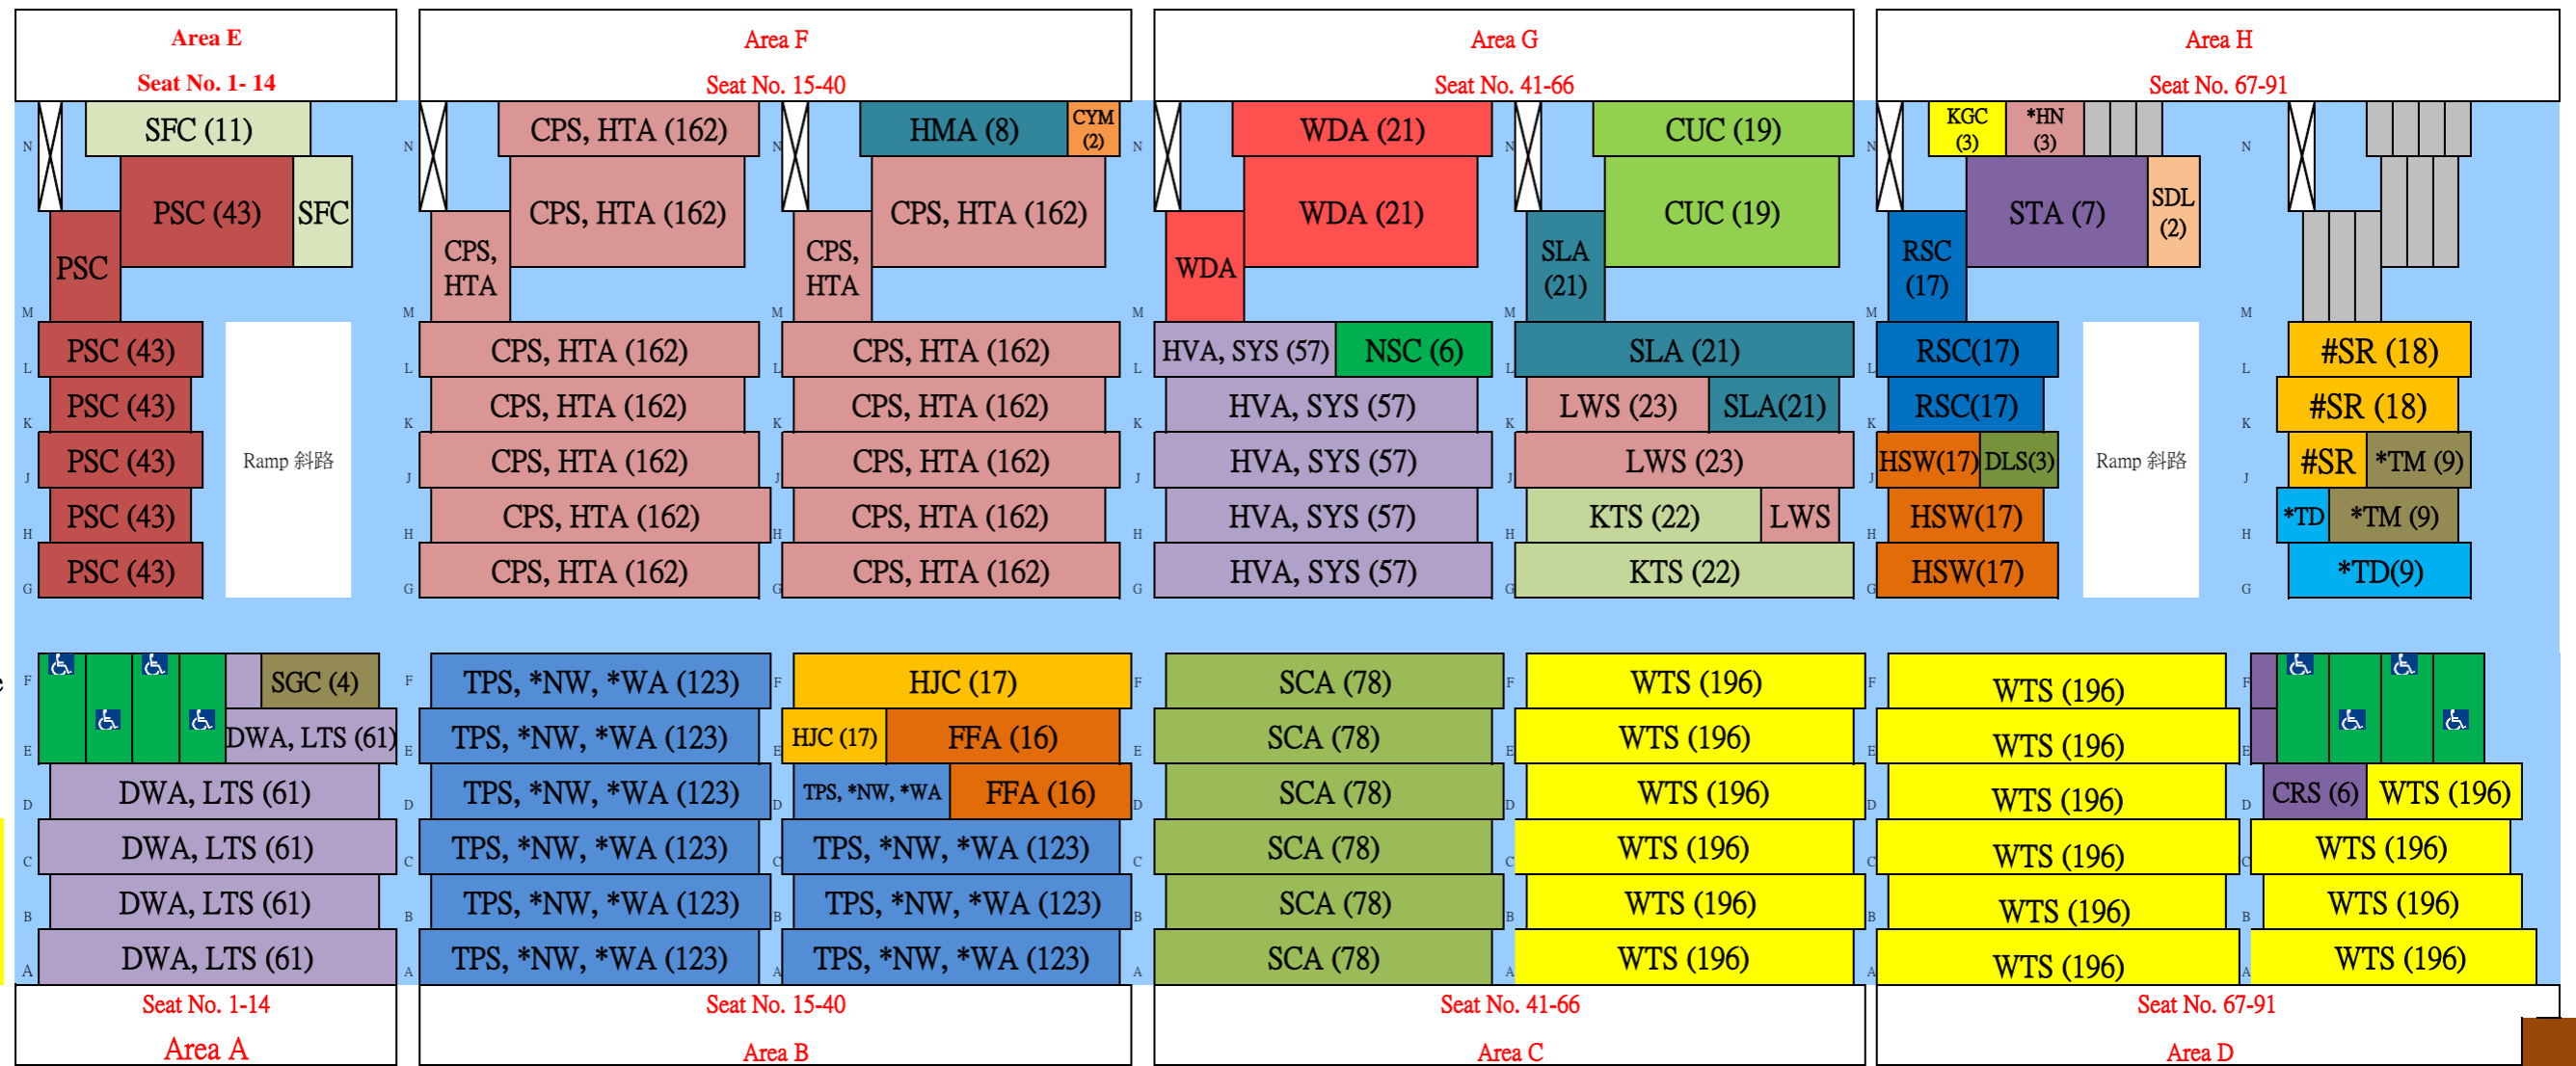

Sun Yat Sen Memorial Park Swimming Pool Spectator Stand (not to scale)

Entrance
↓

↓
Training Pool

Main Pool

Electronic Score Board