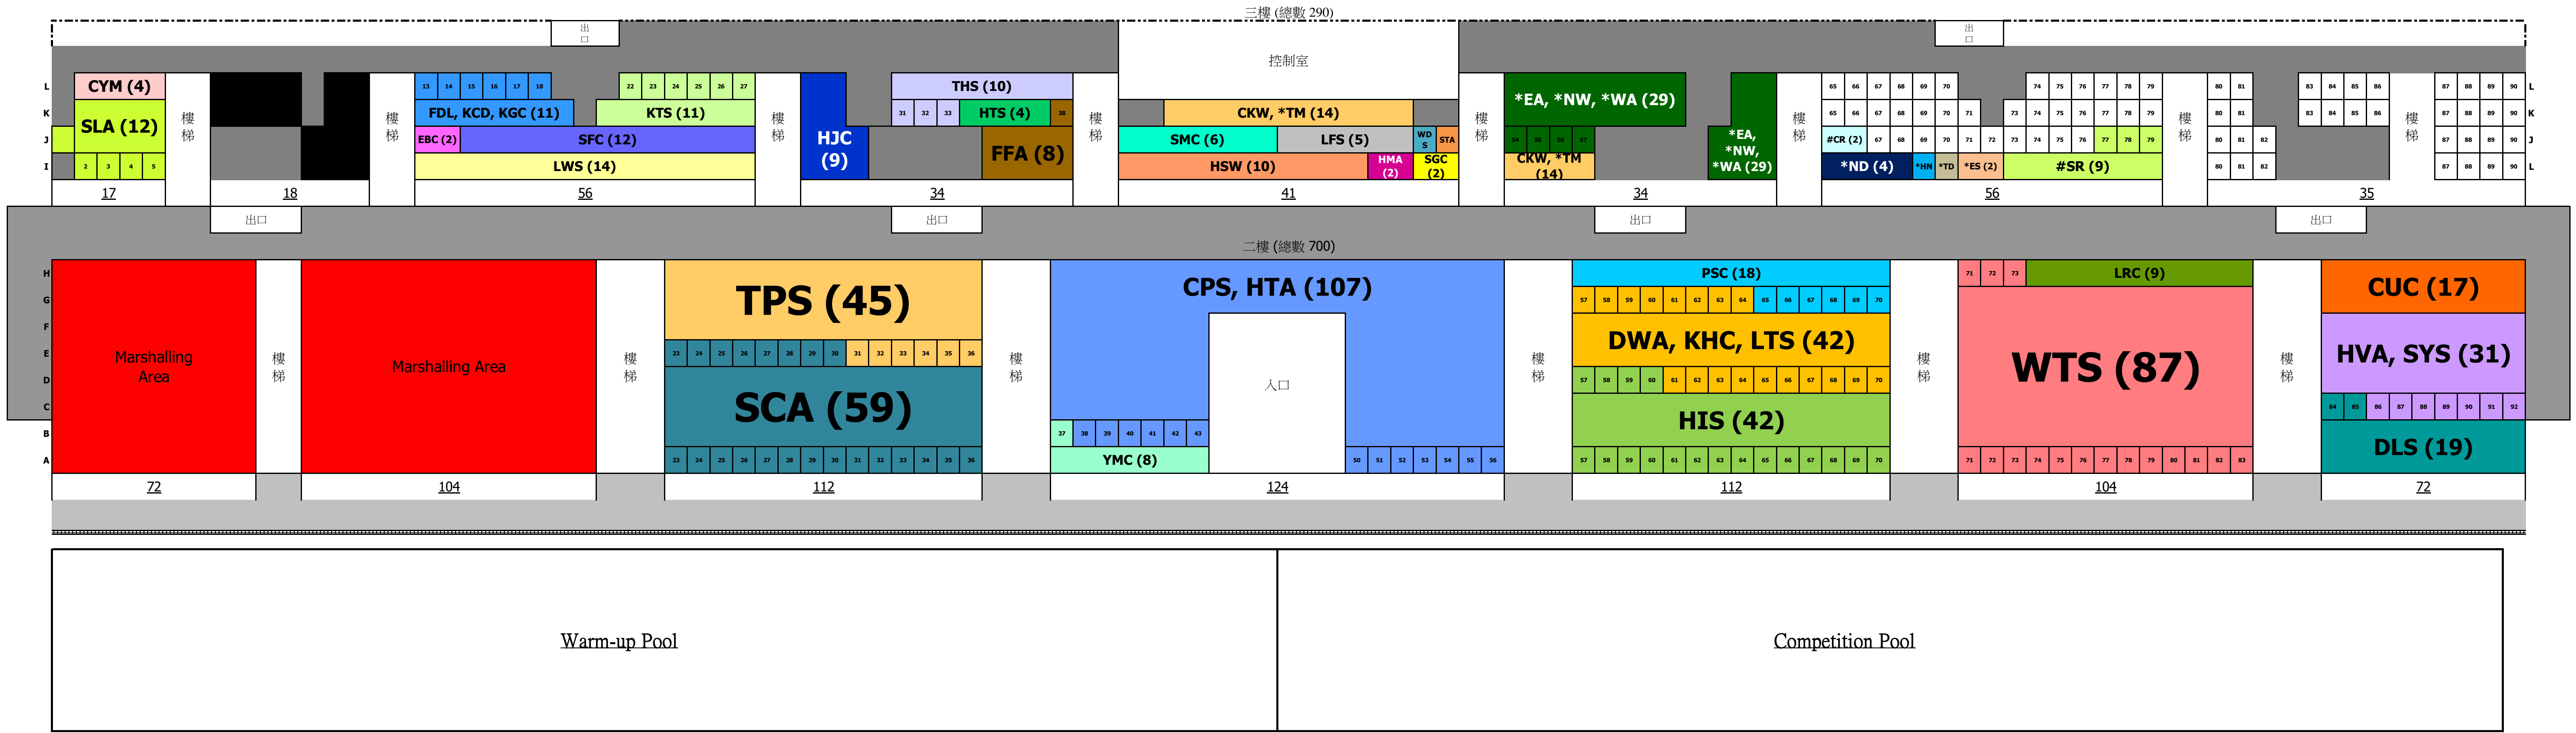

城門谷游泳池看台座位分佈圖 (總數 990)

Total Seats Available: 814

without block in black: 796

Marshalling Area: 176