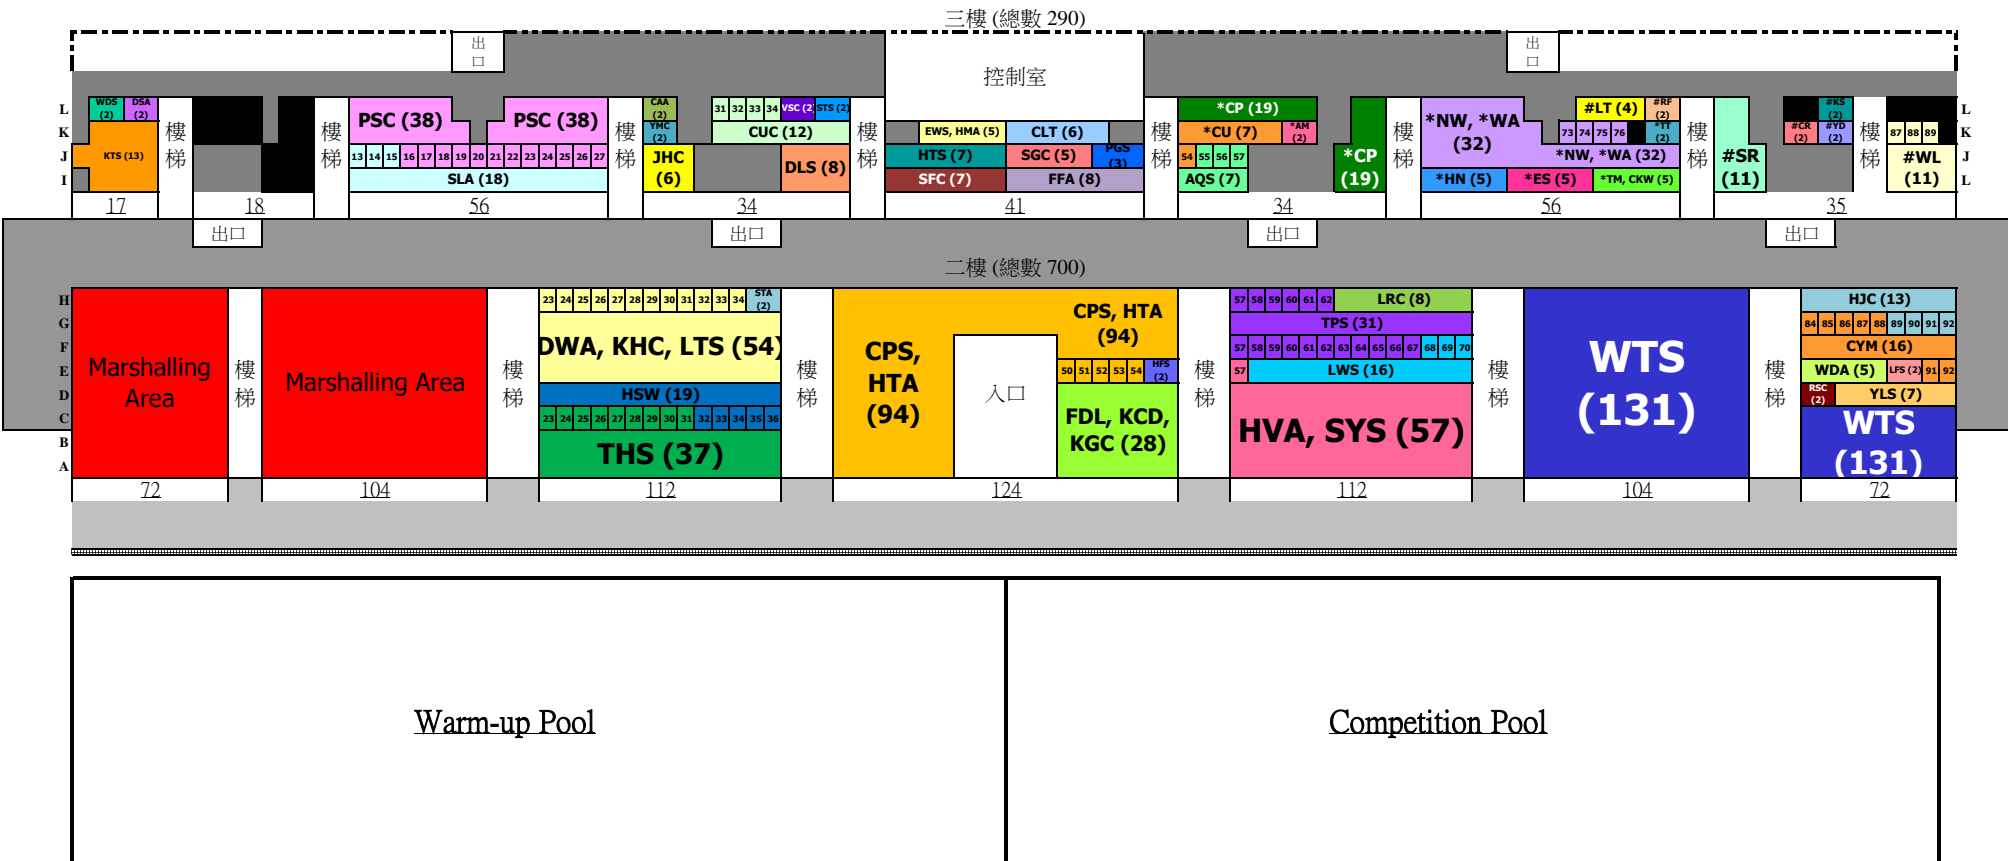

城門谷游泳池看台座位分佈圖 (總數 990)

Total Seats Available: 814

without block in black: 796

Marshalling Area: 176