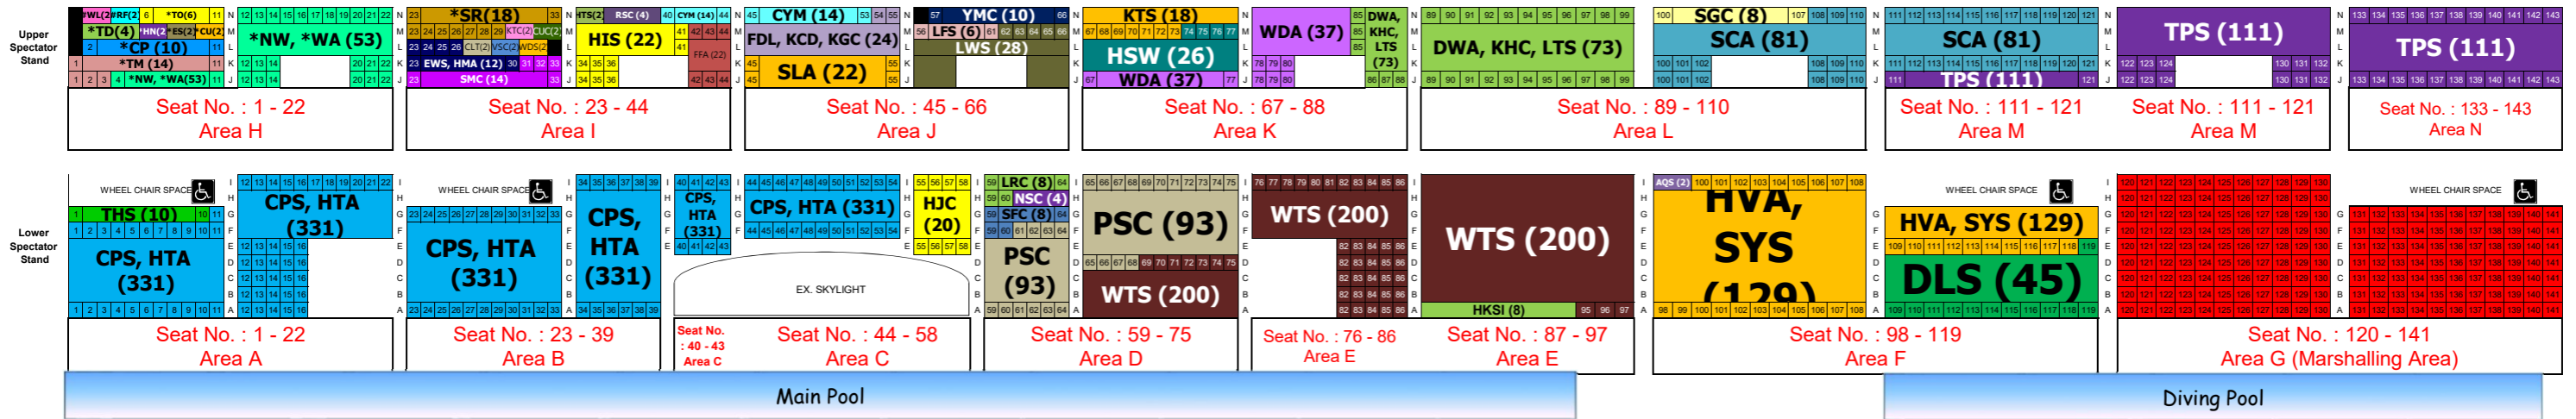

Kowloon Park Swimming Pool - Floor Plan

■ Marshalling Area: 176
 Total no. of seats: 1513(Excluded Lesports + HKS)
 Total no. of seats: 1493 (Included Lesports + HKS)
 Total no. of seats: 1505(included HKS)

EX. SKYLIGHT