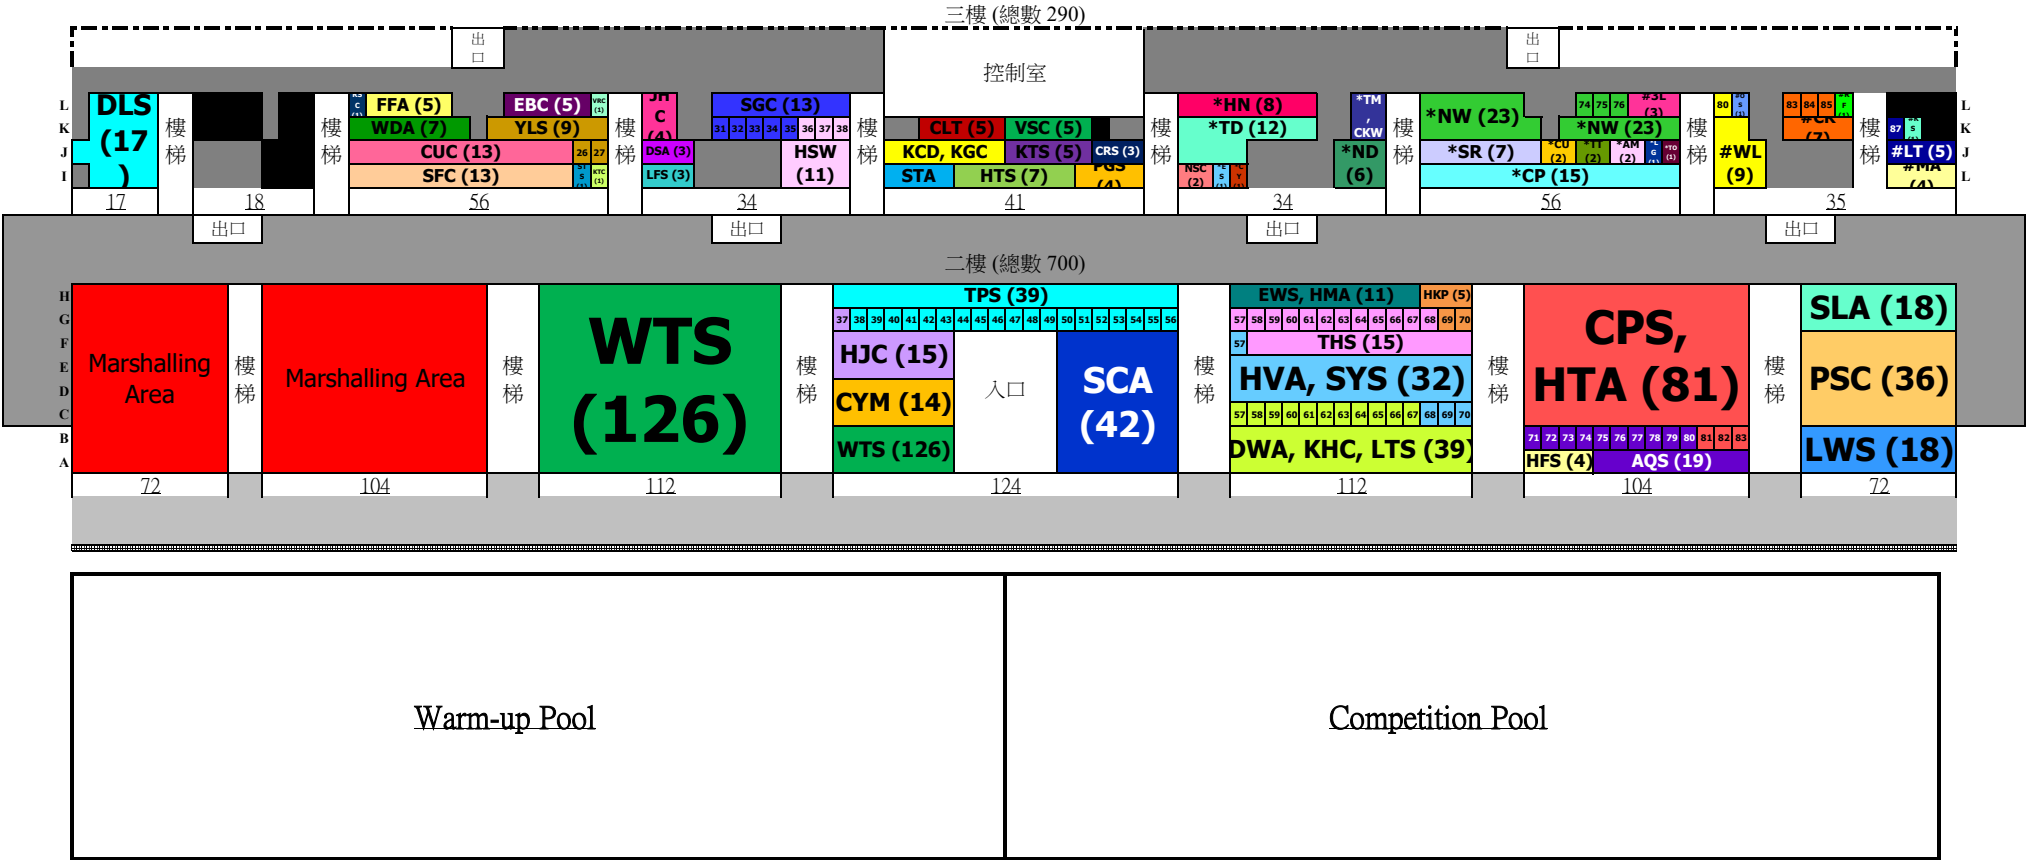

城門谷游泳池看台座位分佈圖 (總數 990)

Total Seats Available: 814

without block in black: 796

Marshalling Area: 176