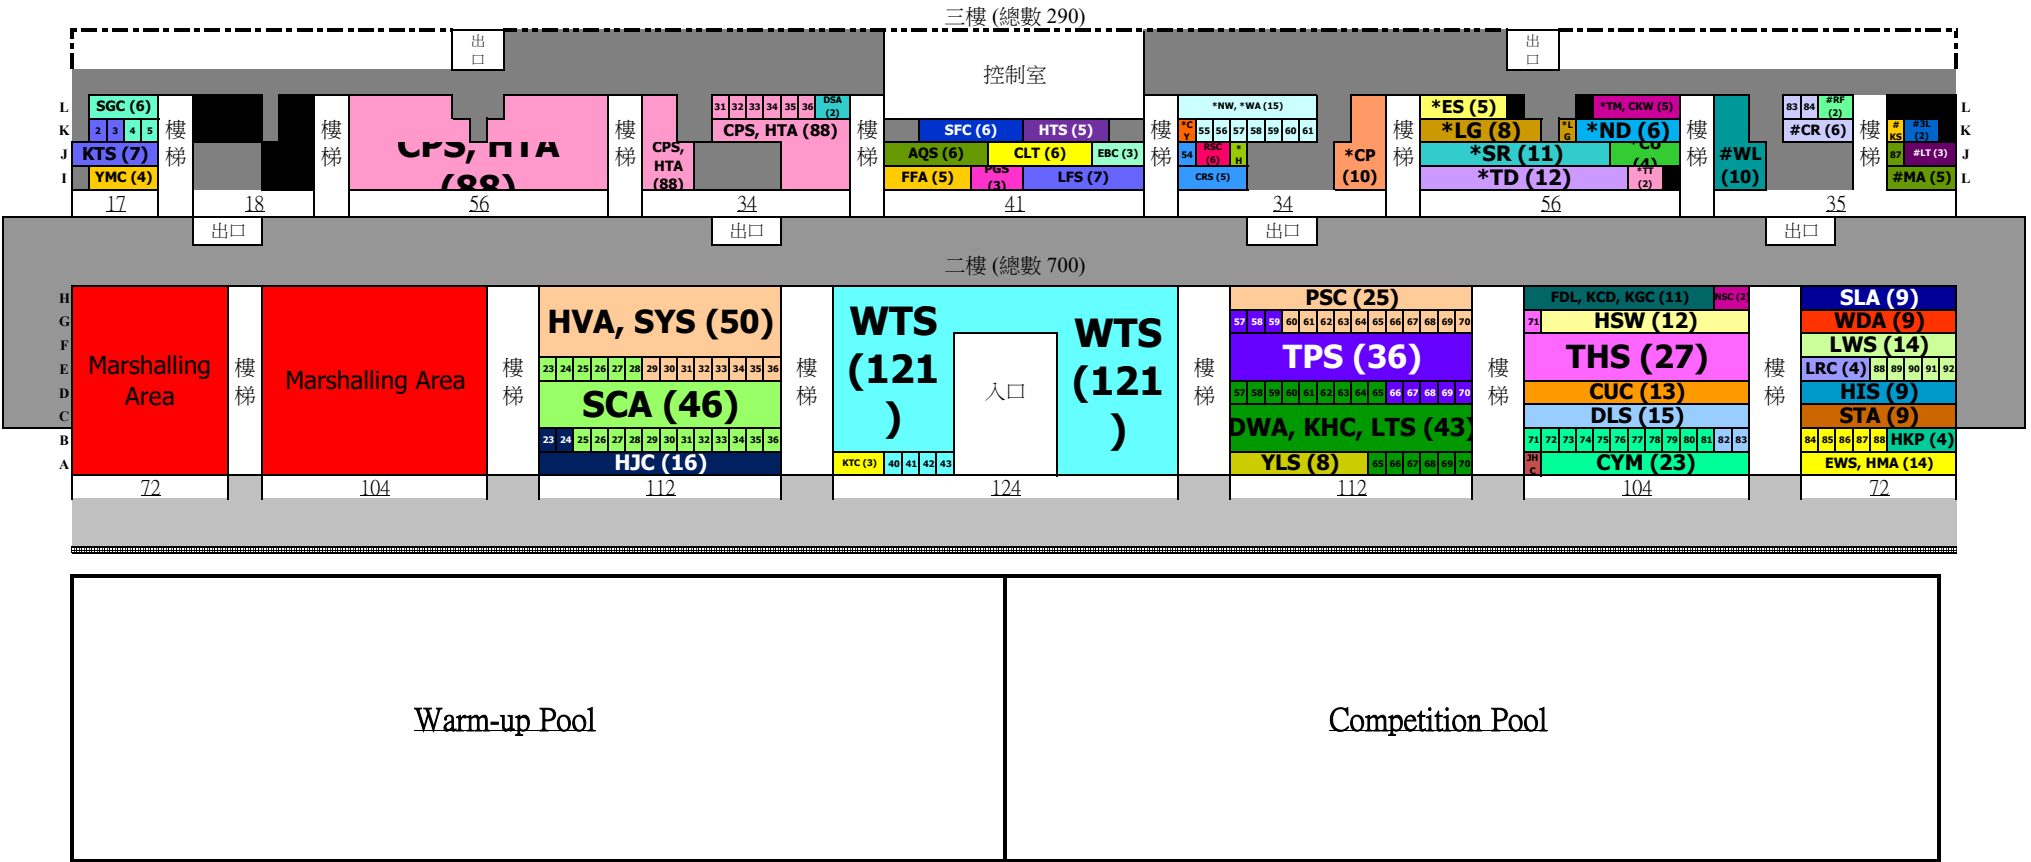

城門谷游泳池看台座位分佈圖 (總數 990)

Total Seats Available: 814

without block in black: 796

Marshalling Area: 176