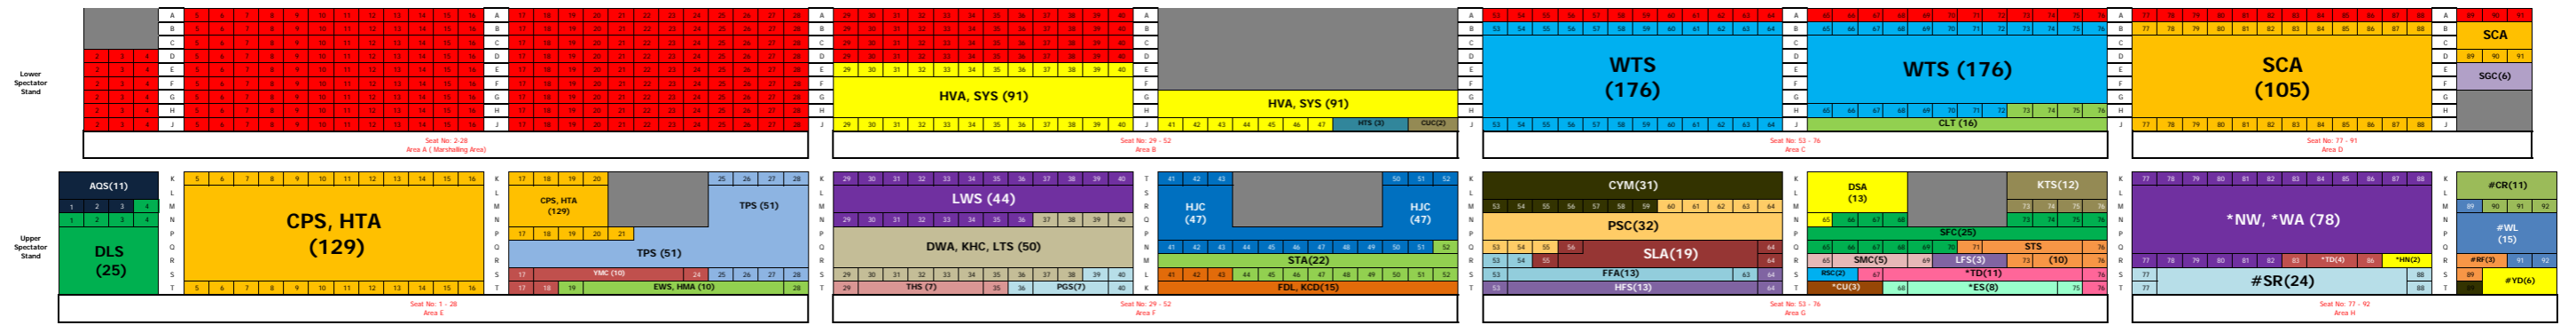

Main Pool

Marshalling : 321 Total seat for Clubs: 1171