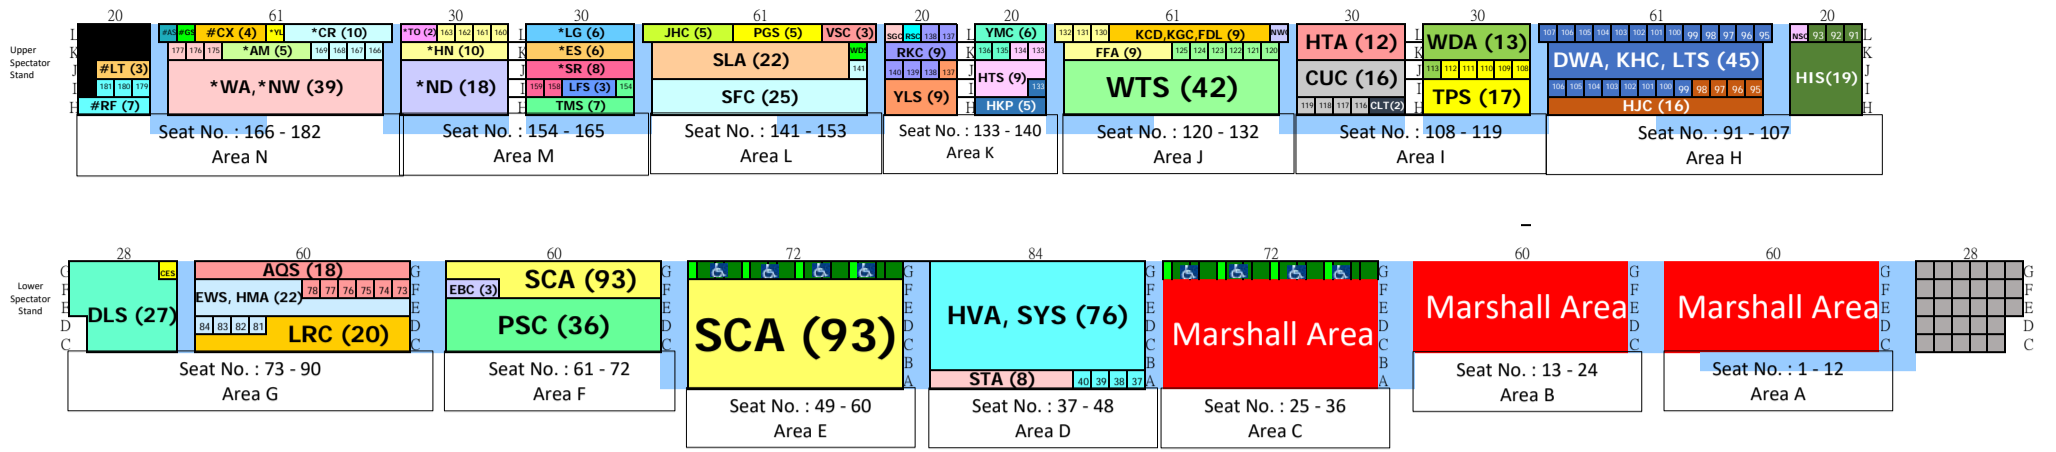

Tung Chung Swimming Pool Spectator Stand

Main Pool

Upper Level : 444 seats
 Lower Level : 304 seats
 Marshall Area: 192 seats
 Total : 940 seats
 可抽位數目: 748

Normal Seat
Normal Seat
Wheelchair Space
Loose Chair Space of Companion Seating
Marshall Area