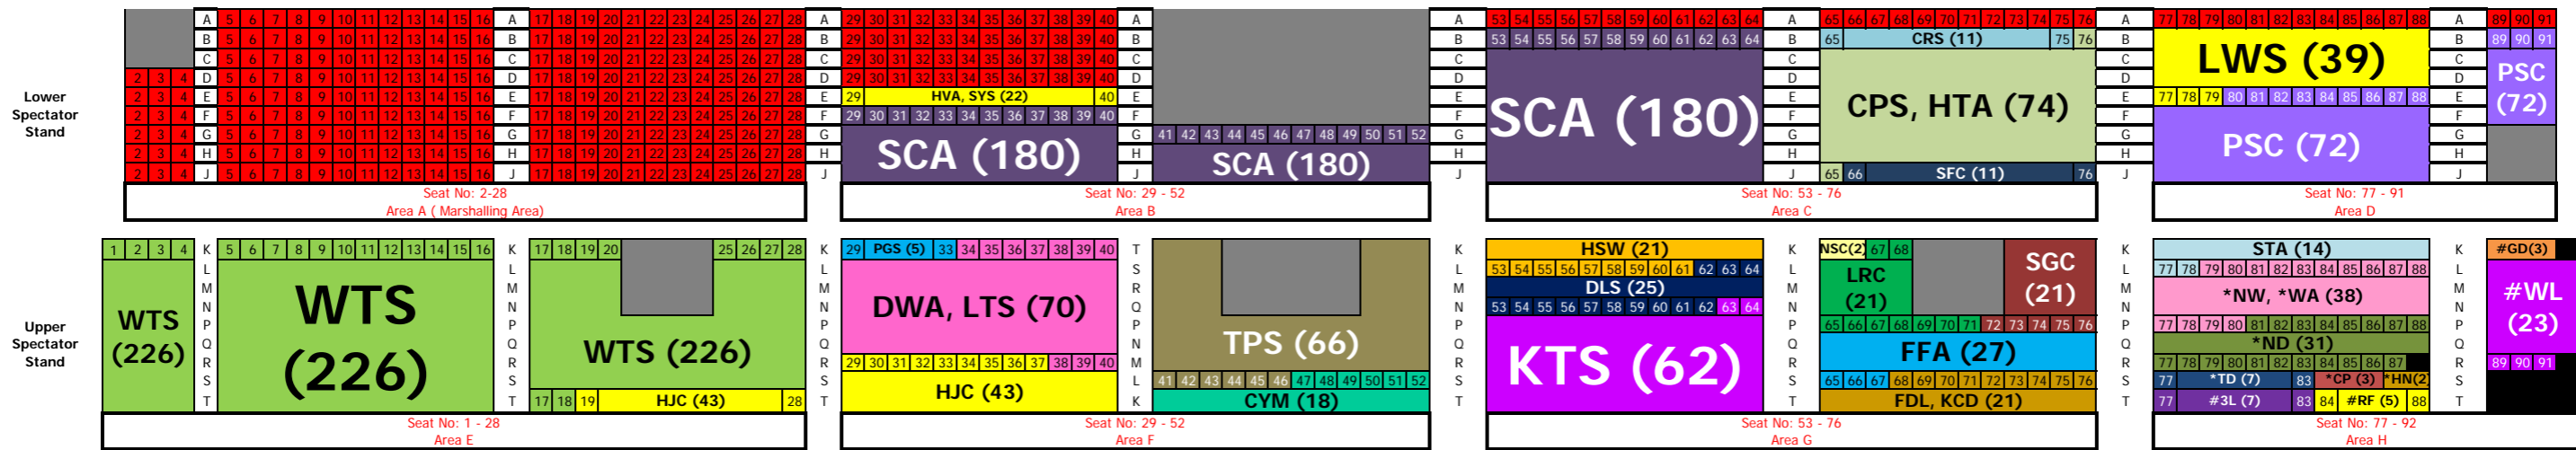

Main Pool

Marshalling : 321

Total seat for Clubs: 1171