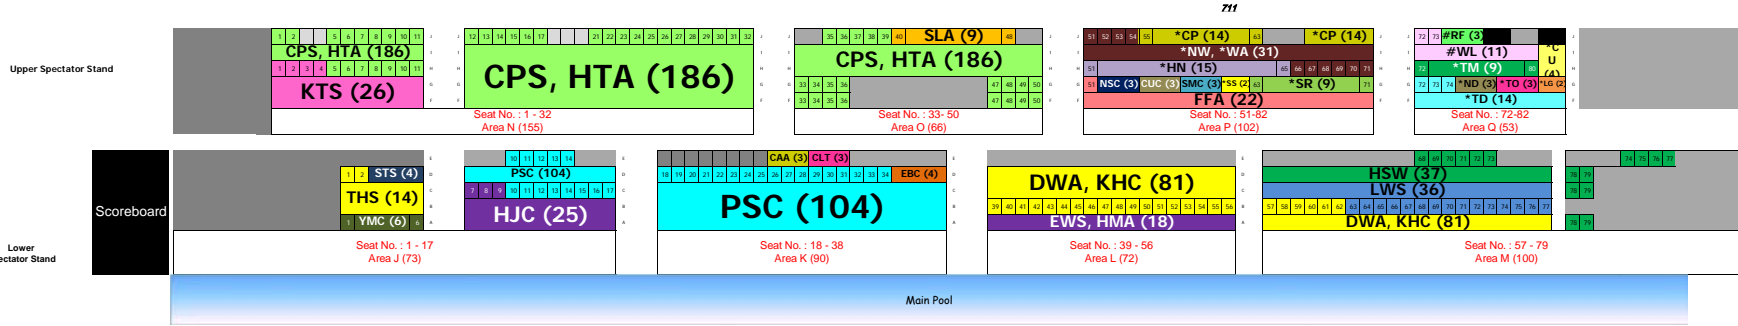

■ Marshalling Area: 143
 Total seating 1495

Total seat no.: 1352 (without Marshall Area)

EX SKYLIGHT

711

1495