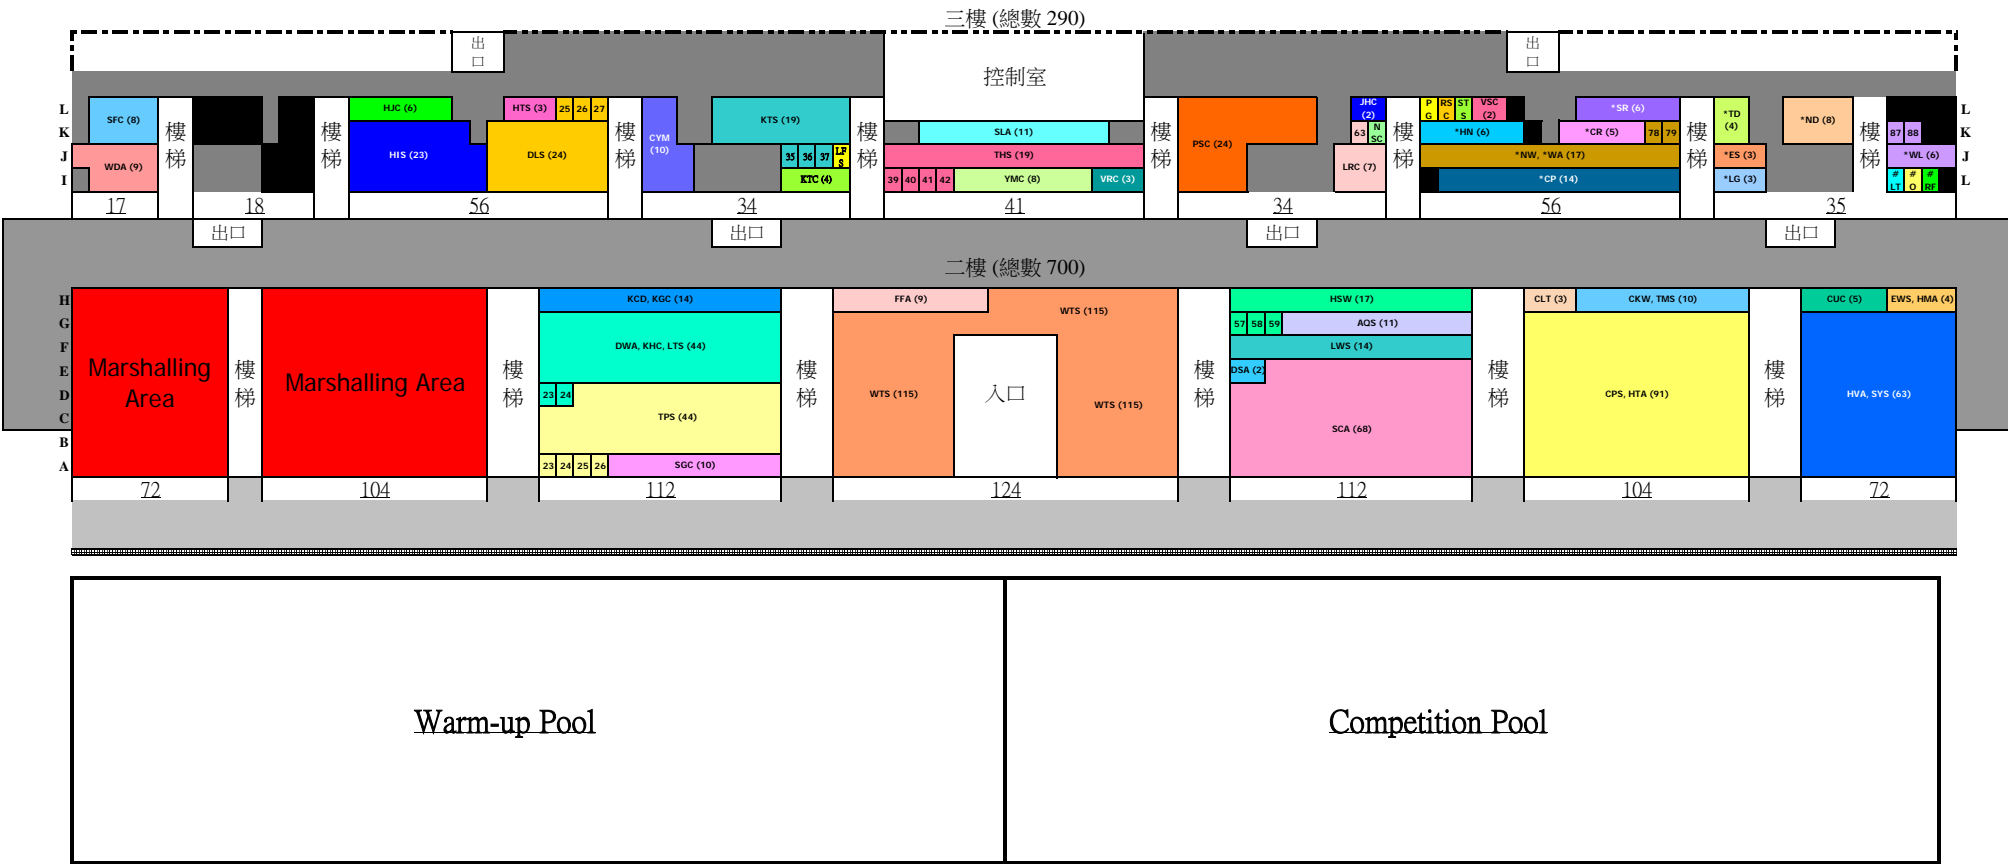

城門谷游泳池看台座位分佈圖 (總數 990)

Total Seats Available: 814

without block in black: 796

Marshalling Area: 176