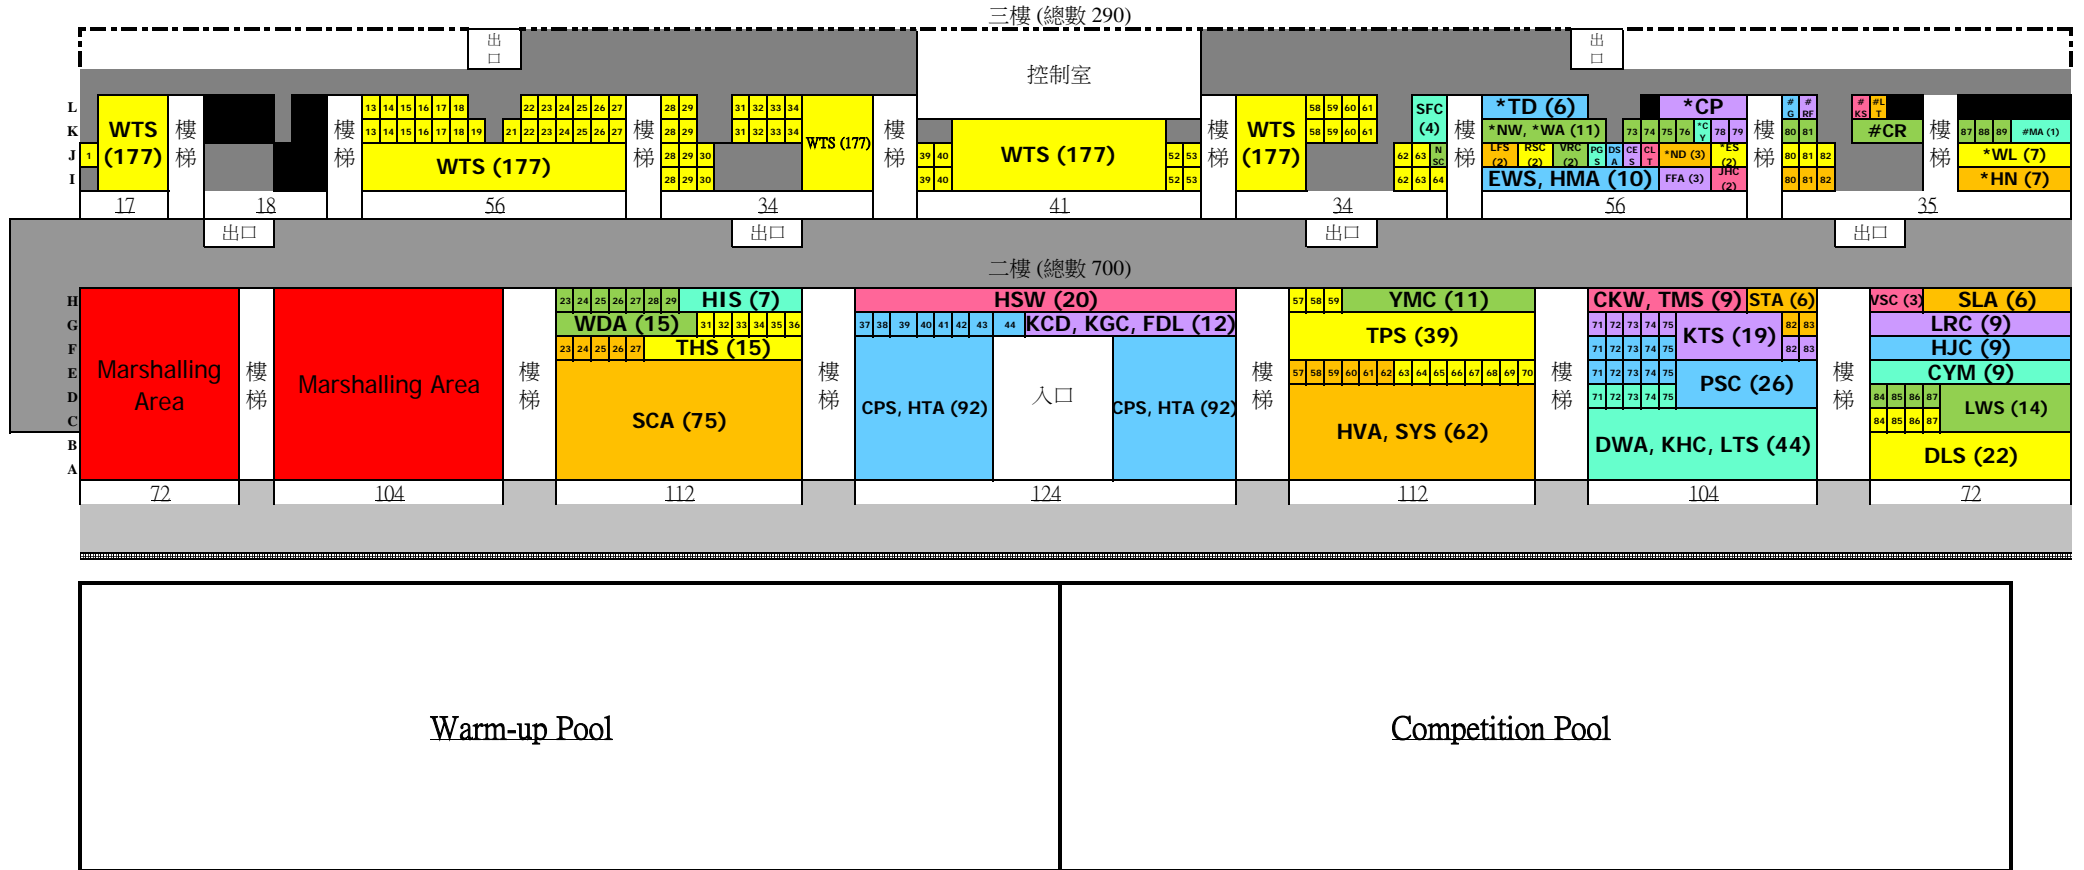

城門谷游泳池看台座位分佈圖 (總數 990)

Total Seats Available: 814

without block in black: 796

Marshalling Area: 176