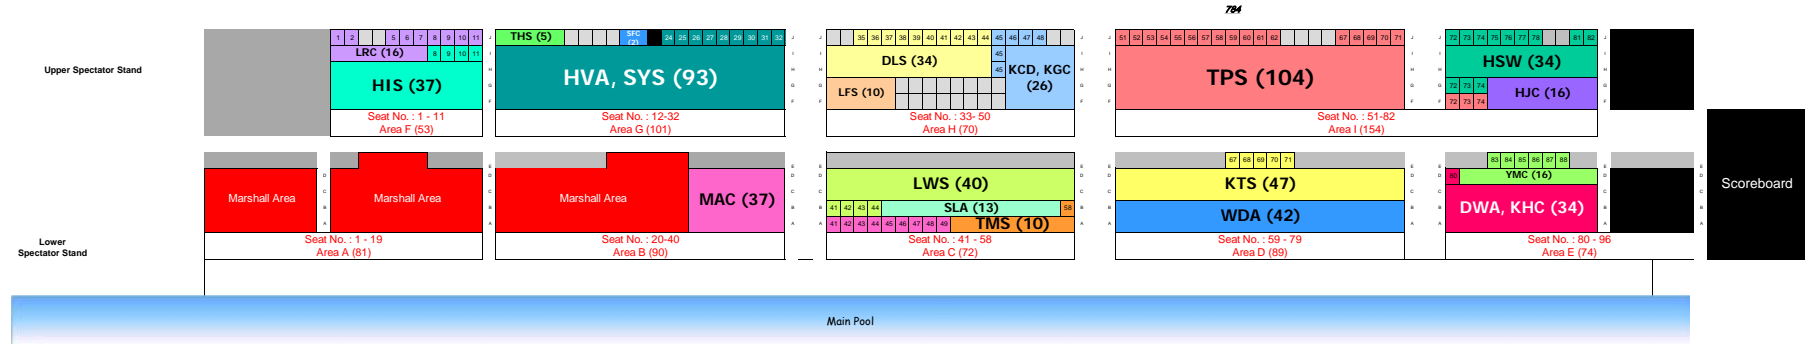

HKSI Swimming Pool - Floor Plan

HKSI Swimming Pool - Floor Plan

HKSI Swimming Pool - Floor Plan

■ Marshalling Area: 143
 Total seating 1495
 SFMOC Live Stream: 30
 SFMOC Commentator: 2

EX SKYLIGHT

HKSI Swimming Pool - Floor Plan

HKSI Swimming Pool - Floor Plan

HKSI Swimming Pool - Floor Plan

1495