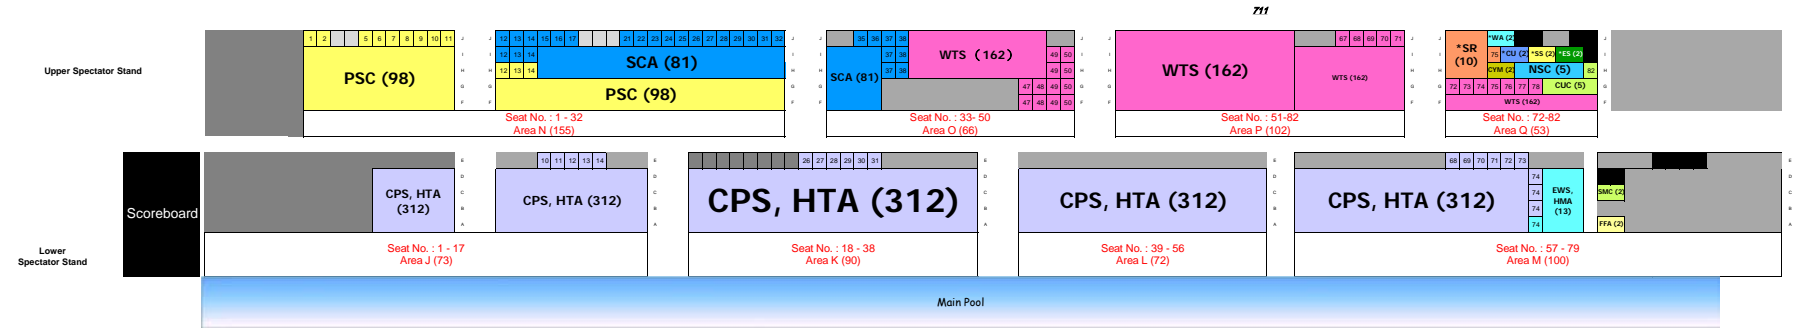

HKSI Swimming Pool - Floor Plan

HKSI Swimming Pool - Floor Plan

HKSI Swimming Pool - Floor Plan

■ Marshalling Area: 143
 Total seating 1495
 SFMOC Live Stream: 30
 SFMOC Commentator: 2

EX SKYLIGHT

HKSI Swimming Pool - Floor Plan

HKSI Swimming Pool - Floor Plan

HKSI Swimming Pool - Floor Plan

1495