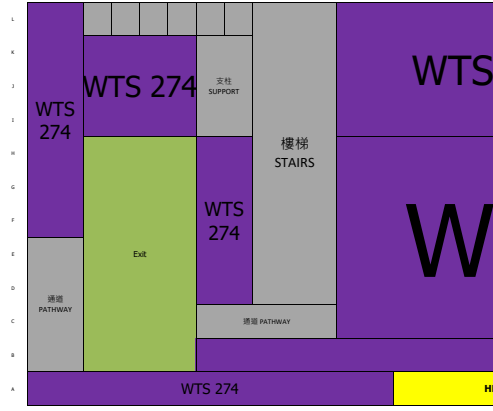

VSP Seating Plan

West Wing

Seat No. 926 - 1009
W1

Seat No. 699 - 925
W2

Seat No. 513 - 698
W3

Seat No. 280 - 512
W4

Seat No. 1 - 279
W5

Main Pool

Seat No. 1592 - 1663
E1

Seat No. 1516 - 1591
E2

Seat No. 1348 - 1515
E3

Seat No. 1226 - 1347
E4

Seat No. 1078 - 1225
E5

Marshall Area: 218

Total number of seat 1855

WU: 6

Seat No. 1-26
Marshalling Area (MS)

Seat No. 1-18
Free seat Area (FS)

Seat No. 1-15
Free seat Area (FS)

Seat No. 1019 - 1077
26

Seat No. 1-23
Free Seat Area (FS)

Seat No. 1-17
Free Seat Area (FS)

Seat No. 1-10
Free Seat Area (FS)