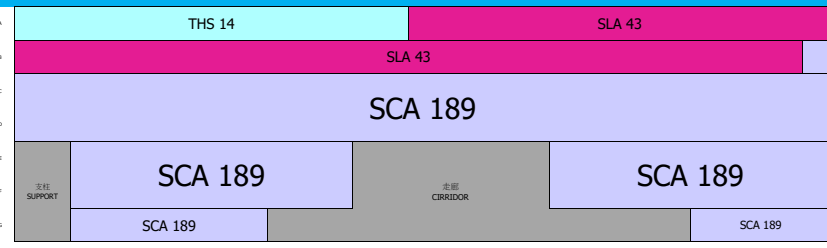

VSP Seating Plan

West Wing

Seat No. 926 - 1009
W1

Seat No. 699 - 925
W2

Seat No. 513 - 698
W3

Seat No. 280 - 512
W4

Seat No. 1 - 279
W5

Main Pool

Seat No. 1592 - 1663
E1

Seat No. 1516 - 1591
E2

Seat No. 1348 - 1515
E3

Seat No. 1226 - 1347
E4

Seat No. 1078 - 1225
E5

Marshall Area: 218

Total number of seat 1855

WU: 6

Seat No. 1-26
Marshalling Area (MS)

Seat No. 1-18
Free seat Area (FS)

Seat No. 1-15
Free seat Area (FS)

Seat No. 1019 - 1077
26

Seat No. 1-23
Free Seat Area (FS)

Seat No. 1-17
Free Seat Area (FS)

Seat No. 1-10
Free Seat Area (FS)