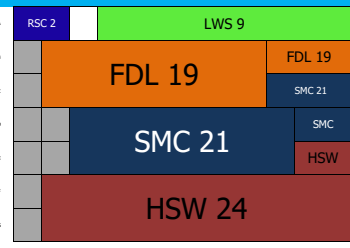

VSP Seating Plan

West Wing

Seat No. 926 - 1009
W1

Seat No. 699 - 925
W2

Seat No. 513 - 698
W3

Seat No. 280 - 512
W4

Seat No. 1 - 279
W5

Main Pool

Seat No. 1592 - 1663
E1

Seat No. 1516 - 1591
E2

Seat No. 1348 - 1515
E3

Seat No. 1226 - 1347
E4

Seat No. 1078 - 1225
E5

Marshall Area: 218

Total number of seat 1855

WU: 6

Seat No. 1-26
Marshalling Area (MS)

Seat No. 1-18
Free seat Area (FS)

Seat No. 1-15
Free seat Area (FS)

Seat No. 1019 - 1077
26

Seat No. 1-23
Free Seat Area (FS)

Seat No. 1-17
Free Seat Area (FS)

Seat No. 1-10
Free Seat Area (FS)