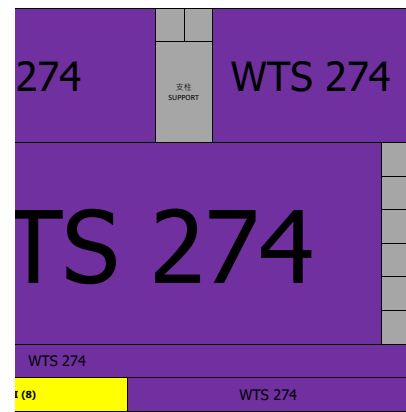

VSP Seating Plan

West Wing

Seat No. 926 - 1009
W1

Seat No. 699 - 925
W2

Seat No. 513 - 698
W3

Seat No. 280 - 512
W4

Seat No. 1 - 279
W5

Main Pool

Seat No. 1592 - 1663
E1

Seat No. 1516 - 1591
E2

Seat No. 1348 - 1515
E3

Seat No. 1226 - 1347
E4

Seat No. 1078 - 1225
E5

Marshall Area: 218

Total number of seat 1855

WU: 6

Seat No. 1-26
Marshalling Area (MS)

Seat No. 1-18
Free seat Area (FS)

Seat No. 1-15
Free seat Area (FS)

Seat No. 1019 - 1077
26

Seat No. 1-23
Free Seat Area (FS)

Seat No. 1-17
Free Seat Area (FS)

Seat No. 1-10
Free Seat Area (FS)