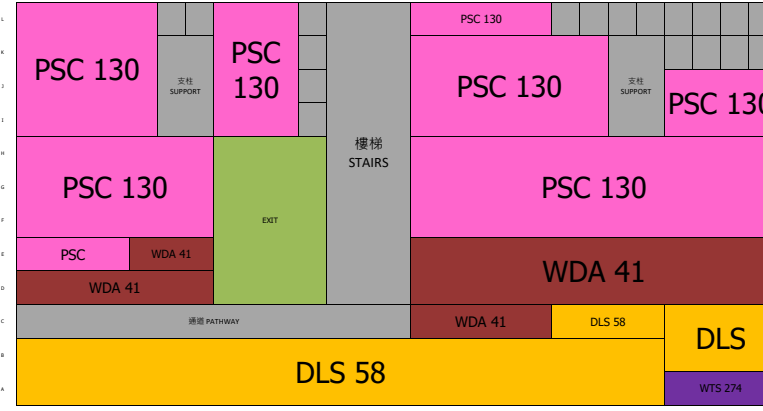

VSP Seating Plan

West Wing

Seat No. 926 - 1009
W1

Seat No. 699 - 925
W2

Seat No. 513 - 698
W3

Seat No. 280 - 512
W4

Seat No. 1 - 279
W5

Main Pool

Seat No. 1592 - 1663
E1

Seat No. 1516 - 1591
E2

Seat No. 1348 - 1515
E3

Seat No. 1226 - 1347
E4

Seat No. 1078 - 1225
E5

Marshall Area: 218

Total number of seat 1855

WU: 6

Seat No. 1-26
Marshalling Area (MS)

Seat No. 1-18
Free seat Area (FS)

Seat No. 1-15
Free seat Area (FS)

Seat No. 1019 - 1077
26

Seat No. 1-23
Free Seat Area (FS)

Seat No. 1-17
Free Seat Area (FS)

Seat No. 1-10
Free Seat Area (FS)