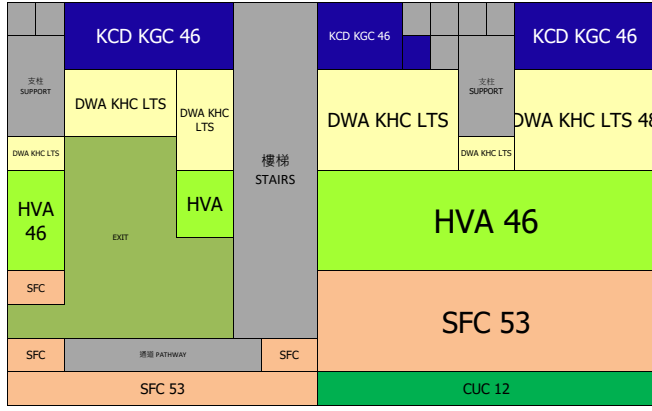

VSP Seating Plan

West Wing

Seat No. 926 - 1009
W1

Seat No. 699 - 925
W2

Seat No. 513 - 698
W3

Seat No. 280 - 512
W4

Seat No. 1 - 279
W5

Main Pool

Seat No. 1592 - 1663
E1

Seat No. 1516 - 1591
E2

Seat No. 1348 - 1515
E3

Seat No. 1226 - 1347
E4

Seat No. 1078 - 1225
E5

Marshall Area: 218

Total number of seat 1855

WU: 6

Seat No. 1-26
Marshalling Area (MS)

Seat No. 1-18
Free seat Area (FS)

Seat No. 1-15
Free seat Area (FS)

Seat No. 1019 - 1077
26

Seat No. 1-23
Free Seat Area (FS)

Seat No. 1-17
Free Seat Area (FS)

Seat No. 1-10
Free Seat Area (FS)