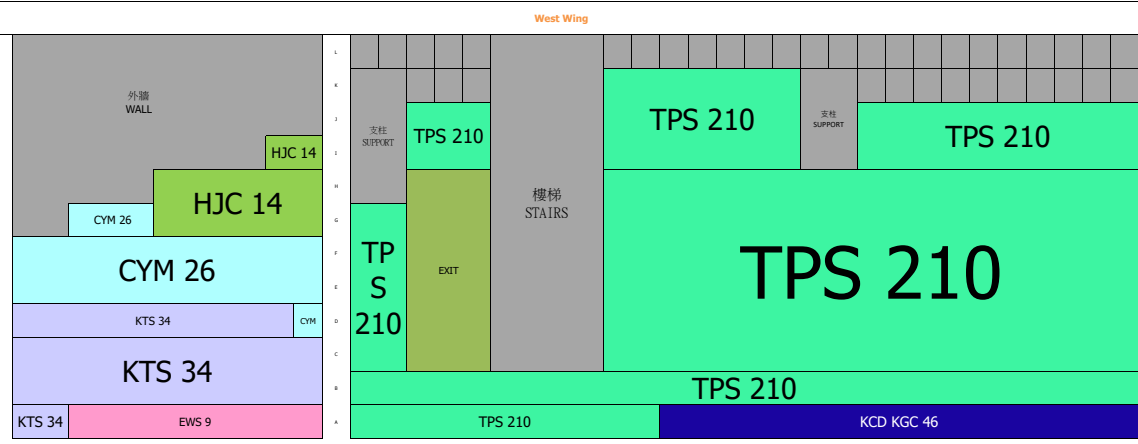

VSP Seating Plan

West Wing

Seat No. 926 - 1009
W1

Seat No. 699 - 925
W2

Seat No. 513 - 698
W3

Seat No. 280 - 512
W4

Seat No. 1 - 279
W5

Main Pool

Seat No. 1592 - 1663
E1

Seat No. 1516 - 1591
E2

Seat No. 1348 - 1515
E3

Seat No. 1226 - 1347
E4

Seat No. 1078 - 1225
E5

Marshall Area: 218

Total number of seat 1855

WU: 6

Seat No. 1-26
Marshalling Area (MS)

Seat No. 1-18
Free seat Area (FS)

Seat No. 1-15
Free seat Area (FS)

Seat No. 1019 - 1077
26

Seat No. 1-23
Free Seat Area (FS)

Seat No. 1-17
Free Seat Area (FS)

Seat No. 1-10
Free Seat Area (FS)