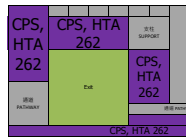

VPSF Seating Plan

West Walling

Seat No. 100 - 1000

Seat No. 100 - 1025

Seat No. 110 - 100

Seat No. 200 - 112

Seat No. 100

Main Pool

Seat No. 110 - 102

Seat No. 110 - 1000

Seat No. 1100 - 1015

Seat No. 1200 - 1207

Seat No. 1

High-density Area: 218

Total number of seat 1000