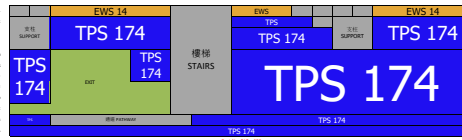

VPSF Seating Plan

West Walling

Seat No. 100 - 1000

Seat No. 100 - 1025

Seat No. 110 - 100

Seat No. 200 - 112

Seat No. 100

Main Pool

Seat No. 110 - 102

Seat No. 110 - 1000

Seat No. 1100 - 1015

Seat No. 1200 - 1207

Seat No. 1

High-density Area: 218

Total number of seat 1000