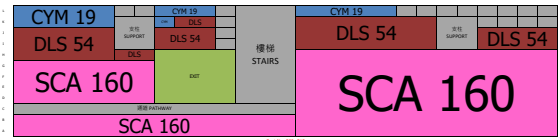

VPSF Seating Plan

West Walling

Seat No. 100 - 1000

Seat No. 100 - 1025

Seat No. 110 - 100

Seat No. 200 - 112

Seat No. 100

Main Pool

Seat No. 110 - 102

Seat No. 110 - 1000

Seat No. 1100 - 1015

Seat No. 1200 - 1207

Seat No. 1

High-density Area: 218

Total number of seat 1000