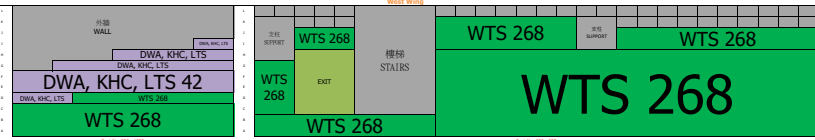

VPSF Seating Plan

West Walling

Seat No. 100 - 1000

Seat No. 100 - 1025

Seat No. 110 - 100

Seat No. 200 - 112

Seat No. 100

Main Pool

Seat No. 110 - 102

Seat No. 110 - 1000

Seat No. 1100 - 1015

Seat No. 1200 - 1207

Seat No. 1

High-density Area: 218

Total number of seat 1000