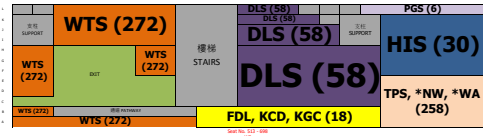

VSPF Seating Plan

Main Pool

Seating Area: 328 Total number of seats: 328