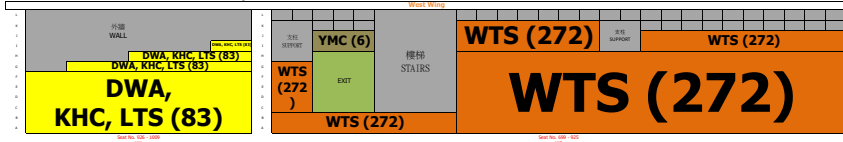

VSPF Seating Plan

Main Pool

Seating Area: 328 Total number of seats: 328