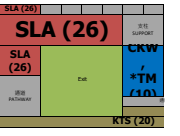

VSPF Seating Plan

Main Pool

Seating Area: 328 Total number of seats: 328