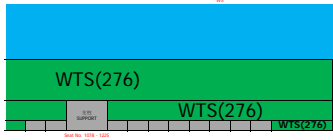

VPSF Seating Plan

Seating Area 218
Total number of seat 188

Scale No. 101 - 102

Scale No. 101 - 101

Scale No. 101 - 101

Scale No. 101 - 101

Scale No. 101 - 101

Scale No. 101 - 101