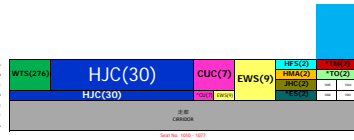

VPSF Seating Plan

Seating Area 218
Total number of seat 188

Scale No. 101 - 102

Scale No. 101 - 101

Scale No. 101 - 101

Scale No. 101 - 101

Scale No. 101 - 101

Scale No. 101 - 101