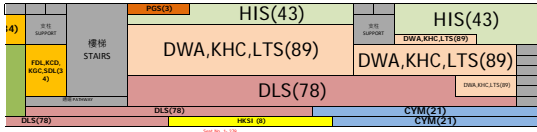

VPSF Seating Plan

Seating Area 218
Total number of seat 188

Scale No. 101 - 102

Scale No. 101 - 101

Scale No. 101 - 101

Scale No. 101 - 101

Scale No. 101 - 101

Scale No. 101 - 101