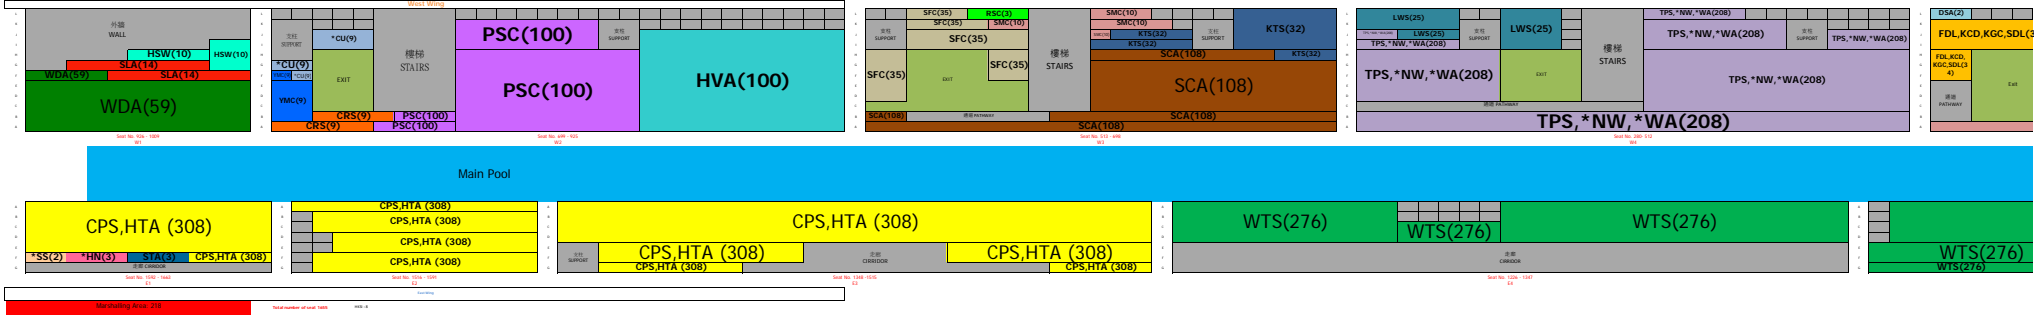

VPSF Seating Plan

Seating Area 218
Total number of seat 188

Scale No. 101 - 102

Scale No. 101 - 101

Scale No. 101 - 101

Scale No. 101 - 101

Scale No. 101 - 101

Scale No. 101 - 101

Scale No. 101 - 101