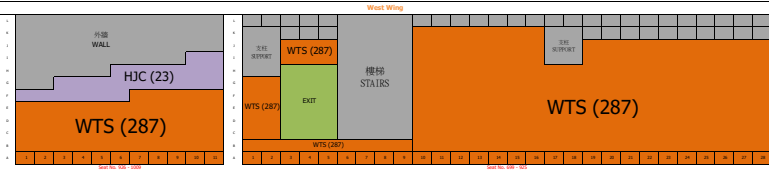

VPSP Seating Plan

Total number of seats: 1885

Sheet 1 of 1

(270)

Marshalling Area: 218

Sheet No. 1007-1007-01

Sheet No. 1007-1007-02  
Marshalling Area (218)

Sheet No. 1007-1007-03

Multi Purpose Pool

Sheet No. 1007-1007-04

Sheet No. 1007-1007-05