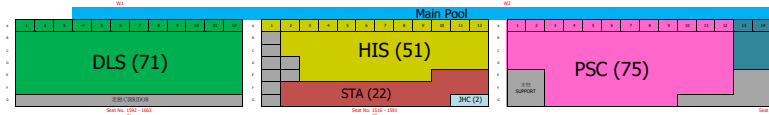

VPSP Seating Plan

Total number of seats: 1885

Sheet 1 of 1

(270)

Marshalling Area: 218

Sheet No. 1007-1007-01

Sheet No. 1007-1007-02  
Marshalling Area (218)

Sheet No. 1007-1007-03

Multi Purpose Pool

Sheet No. 1007-1007-04

Sheet No. 1007-1007-05