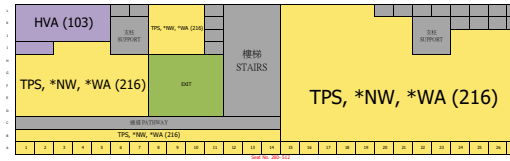

VPSP Seating Plan

Total number of seats: 1885

Sheet 1 of 1

(270)

Marshalling Area: 218

Sheet No. 1007-1007-01

Sheet No. 1007-1007-02  
Marshalling Area (218)

Sheet No. 1007-1007-03