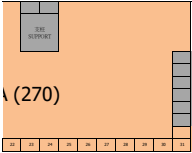

(270)

Marshalling Area: 218

Sheet No. 1007-1007-01

Sheet No. 1007-1007-03

Multi Purpose Pool

Sheet No. 1007-1007-04

Sheet No. 1007-1007-05