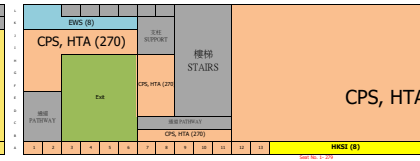

VPSP Seating Plan

Total number of seats: 1885

Sheet 1 of 1

(270)

Marshalling Area: 218

Sheet No. 1007-1007-01

Sheet No. 1007-1007-02  
Marshalling Area (218)

Sheet No. 1007-1007-03