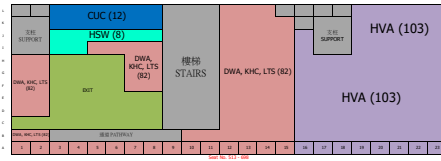

VPSP Seating Plan

Total number of seats: 1885

Sheet 1 of 1

(270)

Marshalling Area: 218

Sheet No. 1007-1007-01

Sheet No. 1007-1007-02  
Marshalling Area (218)

Sheet No. 1007-1007-03

Multi Purpose Pool

Sheet No. 1007-1007-04

Sheet No. 1007-1007-05