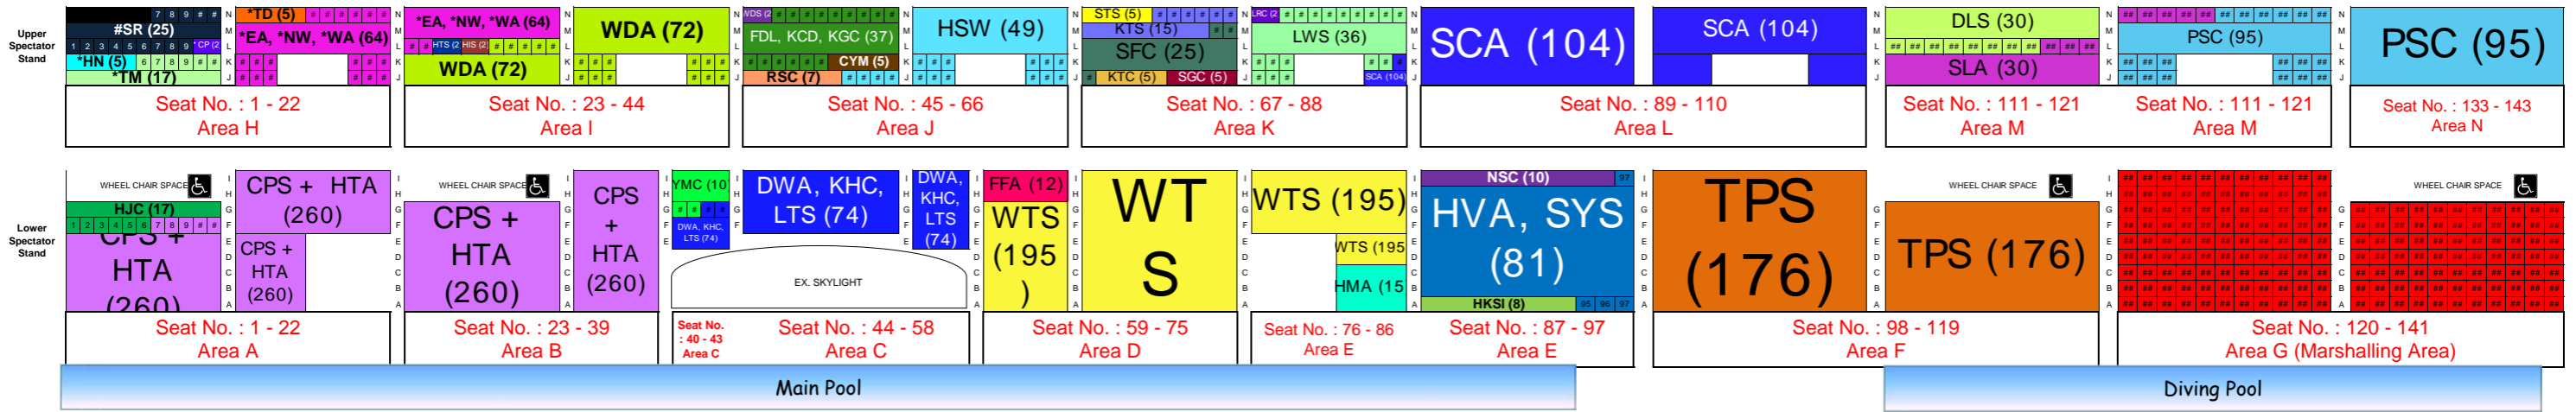

Kowloon Park Swimming Pool - Floor Plan

■ Marshalling Area: 176
 Total no. of seats: 1513 (Excluded Lesports + HKSJ)
 Total no. of seats: 1493 (Included Lesports + HKSJ)
 Total no. of seats: 1505 (included HKSJ)

EX. SKYLIGHT